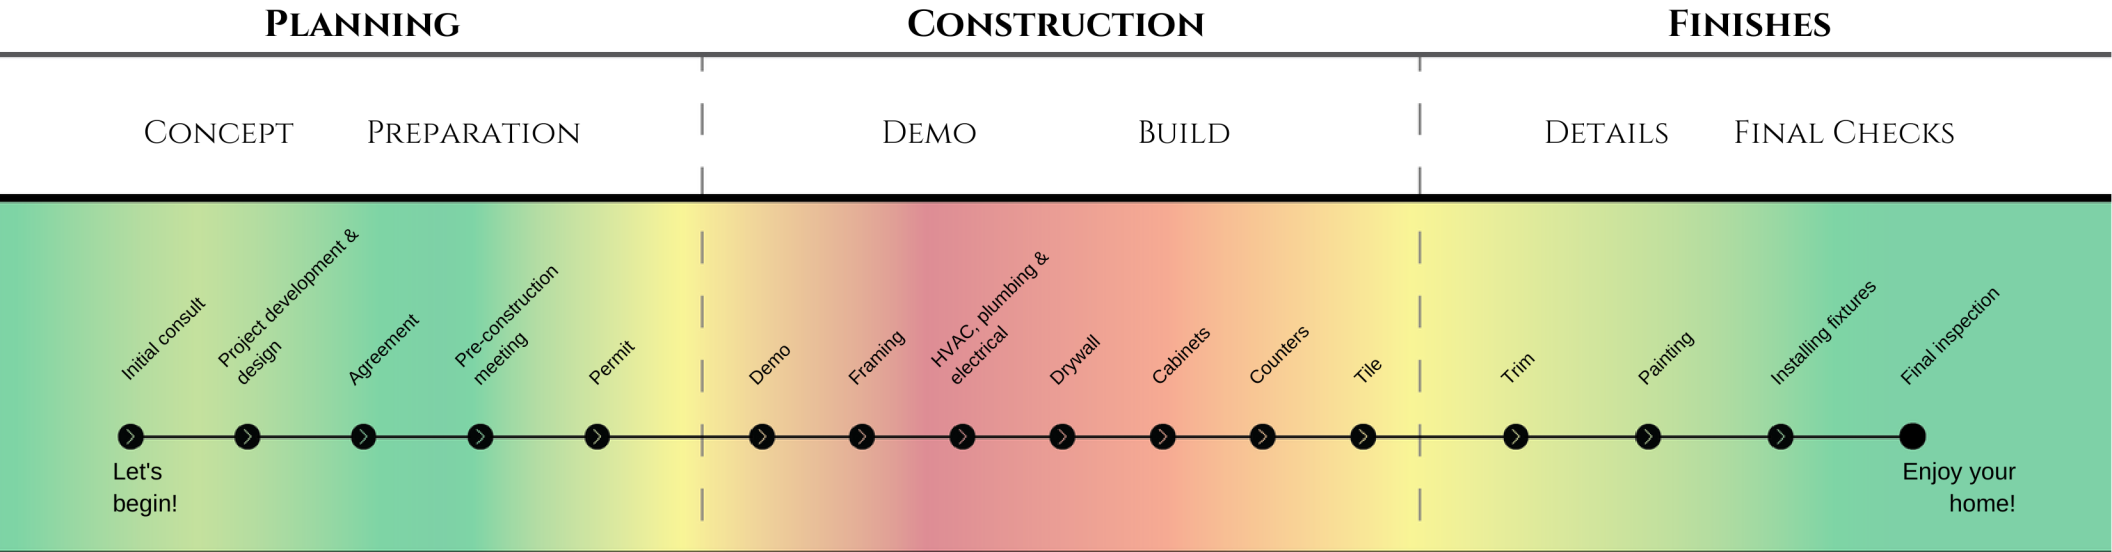

# NAVIGATING YOUR HOME REMODEL EXPERIENCE

Regardless of the scale or previous experience with building and remodeling, the process can leave you feeling worn out by the emotional highs and lows throughout the project. Too often, homeowners feel excitement at the beginning that is thwarted during construction. Your overall joy of the finished product should never be compromised. While others may suggest you ready yourself for a long, arduous process with lots of changes that can bring confusion and even frustration, our approach focuses on demonstrating exceptional skill and delivering a great experience.

Through thoughtful and collaborative planning, consistent communication, and by offering extraordinary support, our goal is to minimize the peaks and valleys and make the construction process as seamless and painless as possible.

## WHAT TO KNOW & EXPECT

Minnesota Fine Homes will provide you with a single point of contact throughout your project.

Especially in the design phase, you may feel overwhelmed. We'll help by introducing new ideas, setting the right expectations, and guiding you to decisions that satisfy your wants, needs, and budget.

You can trust us to care for your home like it's our own.

The construction phase is the longest, dustiest, and most disruptive. But rest assured, this phase is led by experts in their fields of craftsmanship.